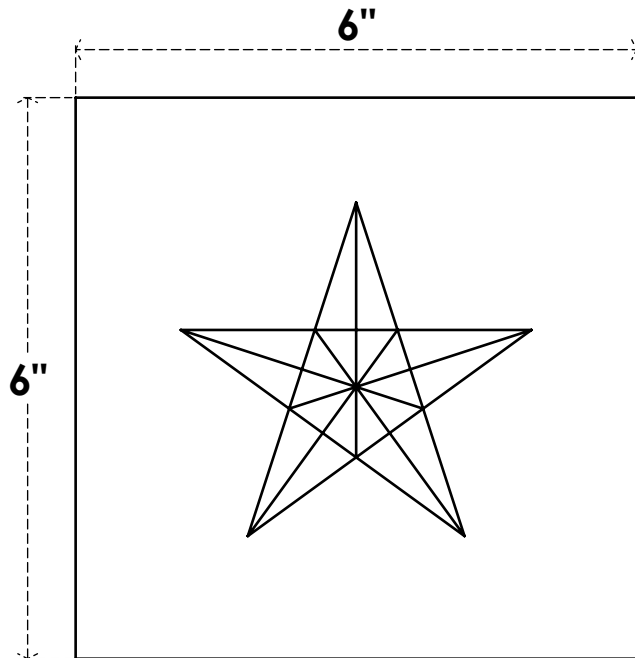

ROSP060X060X100SDG06

6"W X 6"H X 1"P STANDARD SEDGWICK STAR ROSETTE WITH SQUARE EDGE,
ARCHITECTURAL GRADE PVC

FRONT

SIDE

EKENA MILLWORK
2300 WEST MAIN ST.
CLARKSVILLE, TX 75426
TOLL FREE: 866-607-0453
WWW.EKENAMILLWORK.COM