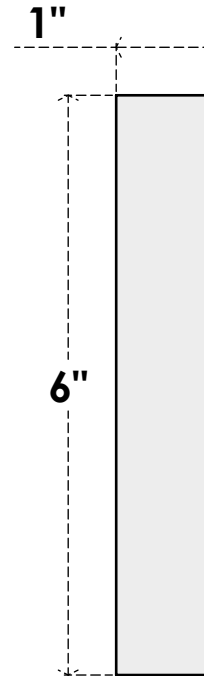

ROSP060X060X100SDG06

6"W X 6"H X 1"P STANDARD SEDGWICK STAR ROSETTE WITH SQUARE EDGE,
ARCHITECTURAL GRADE PVC

FRONT

SIDE

EKENA MILLWORK
2300 WEST MAIN ST.
CLARKSVILLE, TX 75426
TOLL FREE: 866-607-0453
WWW.EKENAMILLWORK.COM

NOTES

1. INSTALLATION TO BE COMPLETED IN ACCORDANCE WITH MANUFACTURER'S SPECIFICATIONS.
2. DRAWING MAY NOT BE TO SCALE
3. THIS DRAWING IS INTENDED FOR DESIGN AND PLANNING PURPOSES ONLY.
4. ALL INFORMATION CONTAINED HEREIN WAS CURRENT AT THE TIME OF DEVELOPMENT BUT MUST BE REVIEWED AND APPROVED BY THE PRODUCT MANUFACTURER TO BE CONSIDERED ACCURATE.
5. ARCHITECTURAL GRADE PVC PRODUCTS ARE MADE FROM EXPANDED CELLULAR PVC AND COME NATURALLY WHITE BUT MAY BE PAINTED